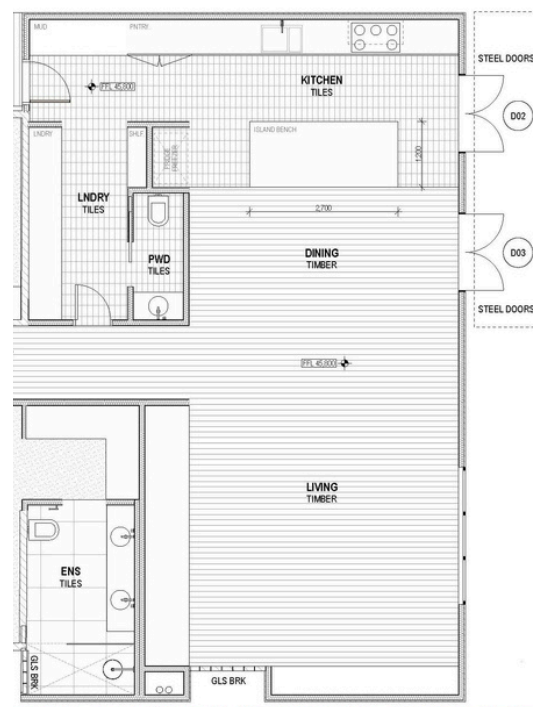

Living

The living space was planned around this stunning lounge suite. Having an open area that allows for many people and greater functionality was really important in the design.

Walls

Kangaroo Pouch by Dulux

Joinery

Melamine in Outback Clay by Made by Laminex

Floor

Timber Floor in Chateau Oak by Godfrey Hirst

Lighting

Beacon Lighting

Furniture

All from King Furniture.

1977 Package 9 in Leura S Couch in Pinot Noir

Heritage Coffee Table Round Medium (High Legs) in Natural Oak

Heritage Coffee Table Round Large (Low Legs) in Natural Oak

Daylesford Rug in Latte